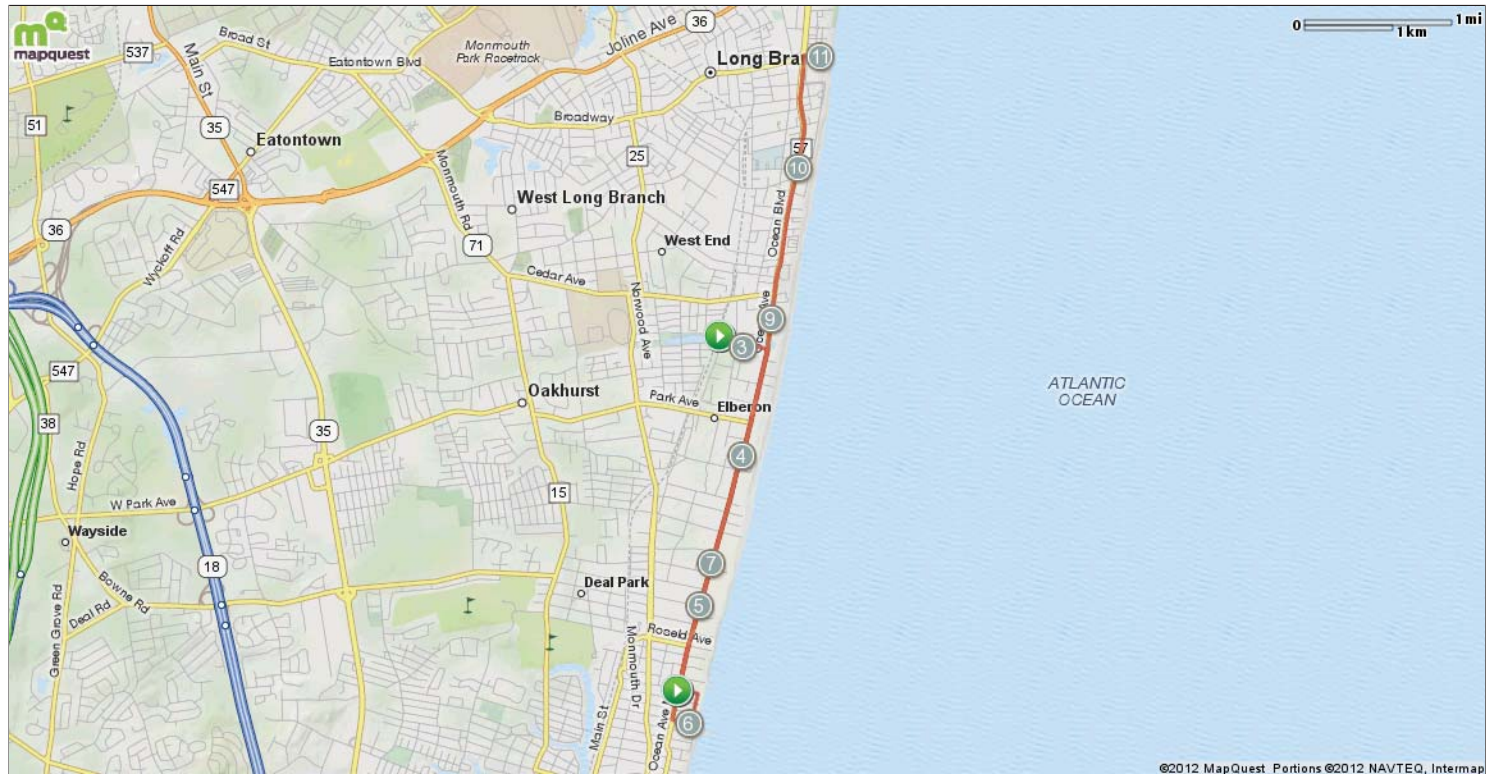

Long Branch Triathlons-2012

Starts In Long Branch, New Jersey

©2012 MapQuest Portions ©2012 NAVTEQ, Intermap

Notes			
AT	FOR	NOTES	
3.24 mi.	4021ft	Head south on Ocean Ave toward Plaza Ct	
4 mi.	1mi 4849ft	Slight right to stay on Ocean Ave	
5.92 mi.	678ft	Head east on Neptune Ave toward Monmouth Terrace	
6.05 mi.	1100ft	Head north on Monmouth Terrace toward Sydney Ave	
6.25 mi.	15ft	Continue straight onto Monmouth Dr	
6.26 mi.	679ft	Head west on Monmouth Dr toward Ocean Ave	
6.39 mi.	32ft	Head west on Monmouth Dr toward Ocean Ave	
This segment shows 3.55 mi. (18,761 ft.) of your route.			

Notes			
AT	FOR	NOTES	
6.39 mi.	1mi 3343ft	Turn right onto Ocean Ave	
8.02 mi.	1mi 337ft	Slight left to stay on Ocean Ave	
9.09 mi.	1559ft	Head north on Ocean Ave toward Sternberger Ave	
9.38 mi.	1753ft	Slight right to stay on Ocean Ave	
9.72 mi.	5076ft	Head north on Ocean Blvd toward Avery Ave	
10.68 mi.	1473ft	Head north on Ocean Blvd toward Laird St	
10.96 mi.		Head east on Madison Ave toward Hayes Street	
This segment shows 4.68 mi. (24,712 ft.) of your route.