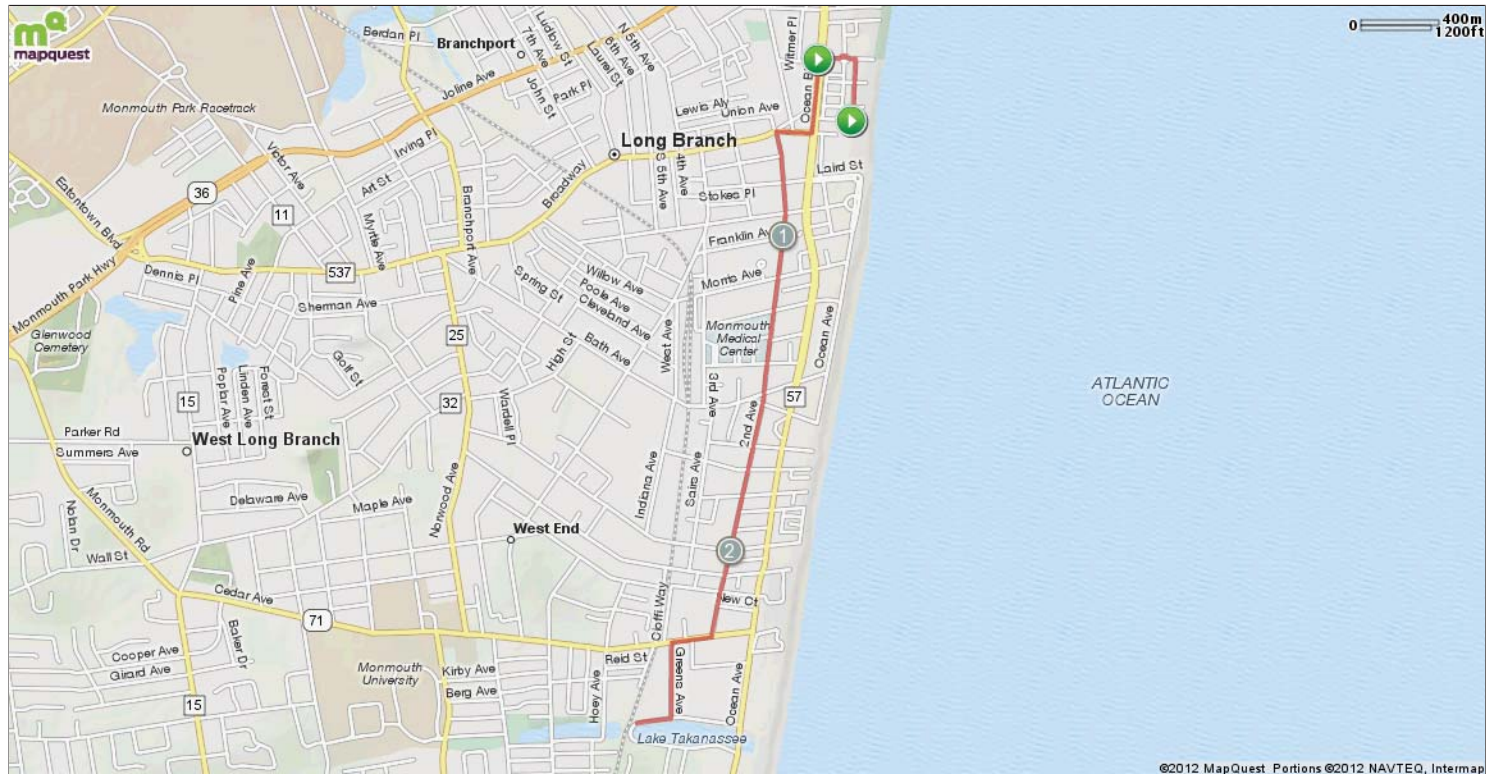

Long Branch Triathlons-2012

Starts In Long Branch, New Jersey

Notes			
AT	FOR	NOTES	
START	11ft	Head west on Madison Ave toward McKinley St	
0 mi.	1057ft	Turn right onto McKinley St	
0.2 mi.	8ft	Turn left onto Cooper Ave	
0.2 mi.	643ft	Head west on Cooper Ave	
0.33 mi.	1289ft	Head south on Fay St/ Ocean Blvd toward Cooper Ave Continue to follow Ocean Blvd	
This segment shows 0.57 mi. (3,009 ft.) of your route.			

Notes			
AT	FOR	NOTES	
0.57 mi.	14ft	Turn right onto S Broadway/ County Rd 537 W	
0.57 mi.	580ft	Head west on S Broadway/ County Rd 537 W toward Long Branch Ave	
0.68 mi.	1mi 3553ft	Head south on 2nd Ave toward Belmont Ave	
2.36 mi.	666ft	Head west on Cedar Ave toward Wertheim Pl	
2.48 mi.	645ft	Turn left onto Greens Ave	
2.6 mi.	660ft	Head south on Greens Ave toward N Lake Dr	
2.73 mi.	578ft	Turn right onto N Lake Dr	
2.84 mi.	2105ft	Head southwest on N Lake Dr toward Elberon Ave	
This segment shows 2.28 mi. (12,064 ft.) of your route.