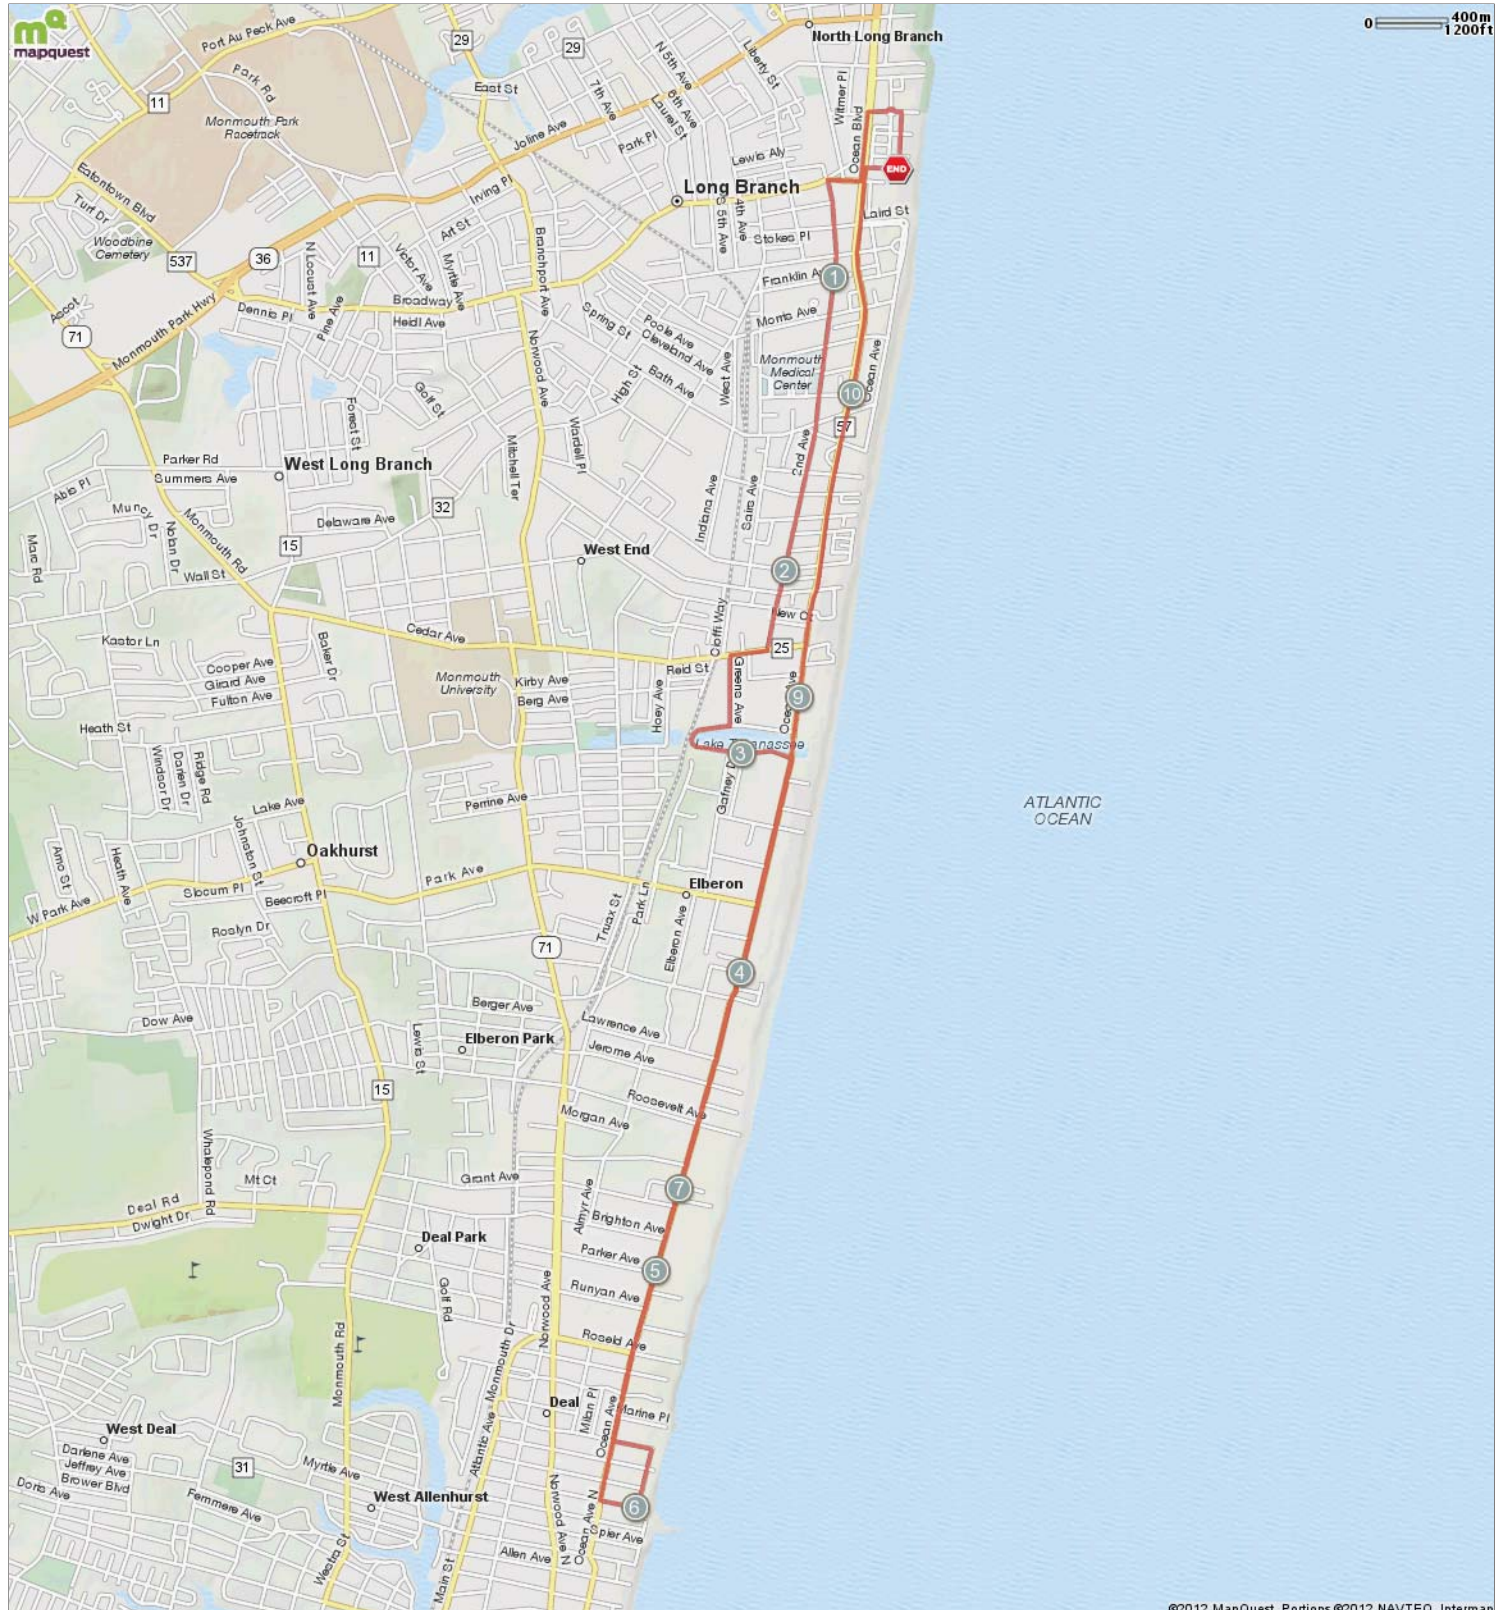

Long Branch Triathlons-2012

Starts In Long Branch, New Jersey

11.00 miles

Elevation: 75ft Max, 7ft Min | Ascent: +72ft, Descent: -69ft | Max Climb: < 3 %

©2012 MapQuest, Portions ©2012 NAVTEQ, Intermap

Description

New Bike Route Long Branch Triathlon Series & Jersey Girl Triathlo